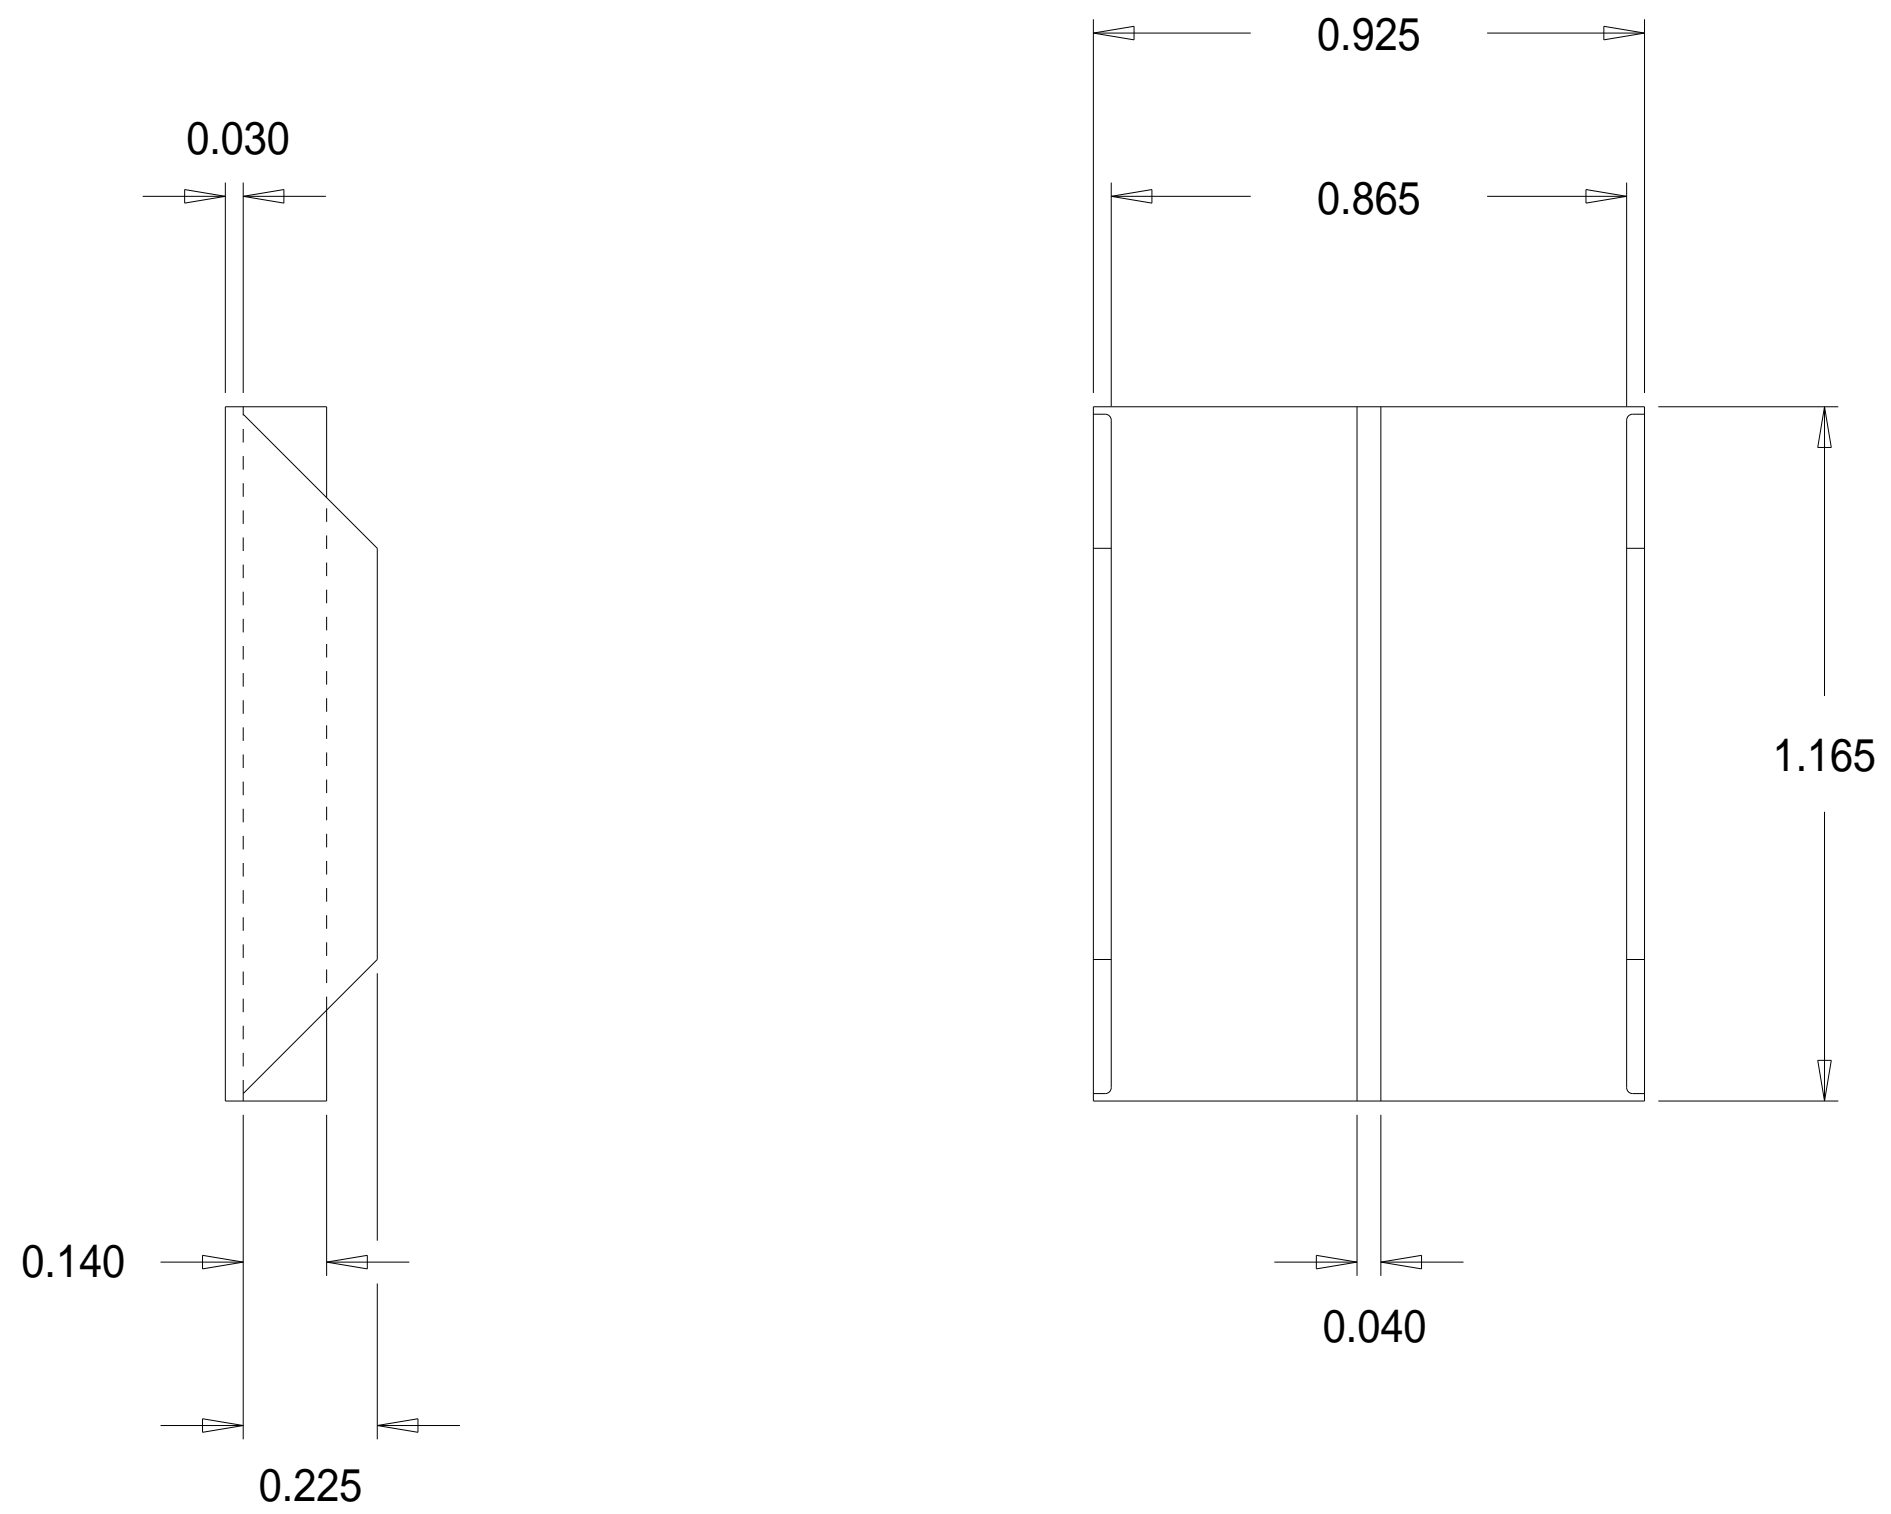

Part No. S01100

145 x 5/8" 'S' Range Half Insulation Cover

Dimensions in inches.